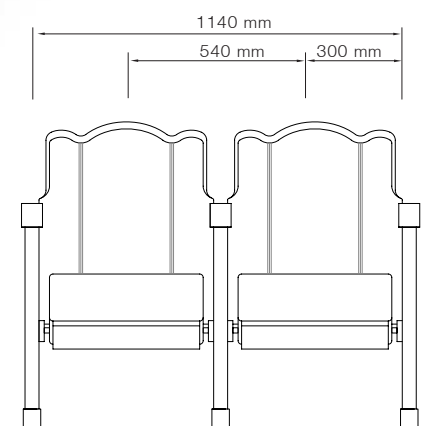

[03]

TRAVIATA